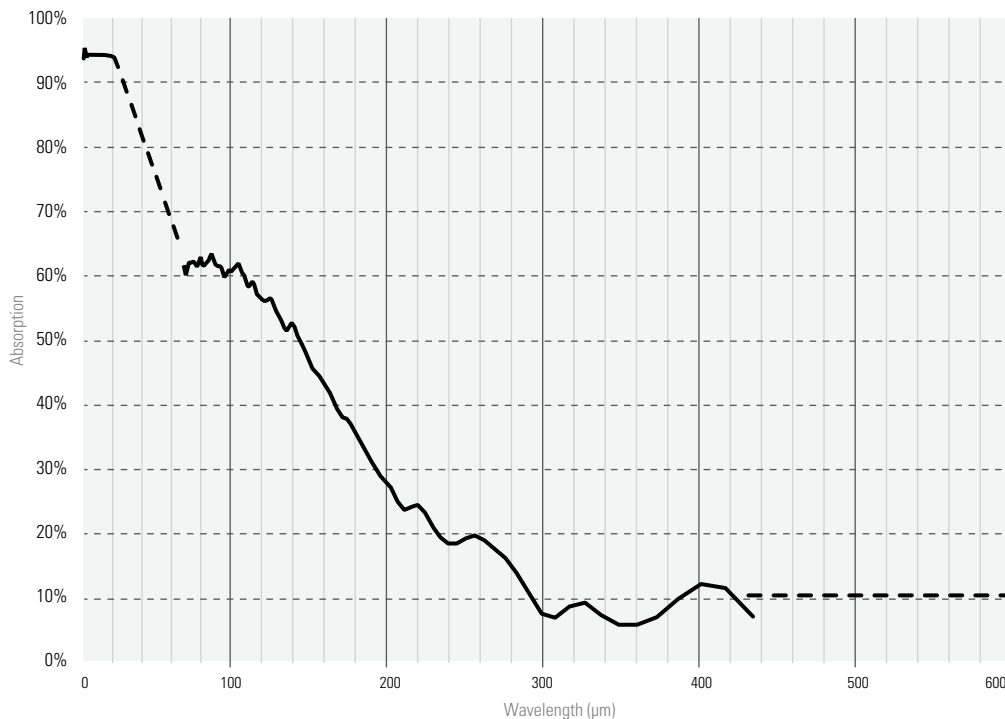

ABSORPTION CURVES

THZ-BL

MONITORS

ENERGY DETECTORS

POWER DETECTORS

HIGH POWER SOLUTIONS

PHOTO DETECTORS

THZ DETECTORS

OEM DETECTORS

SPECIAL PRODUCTS

BEAM DIAGNOSTICS