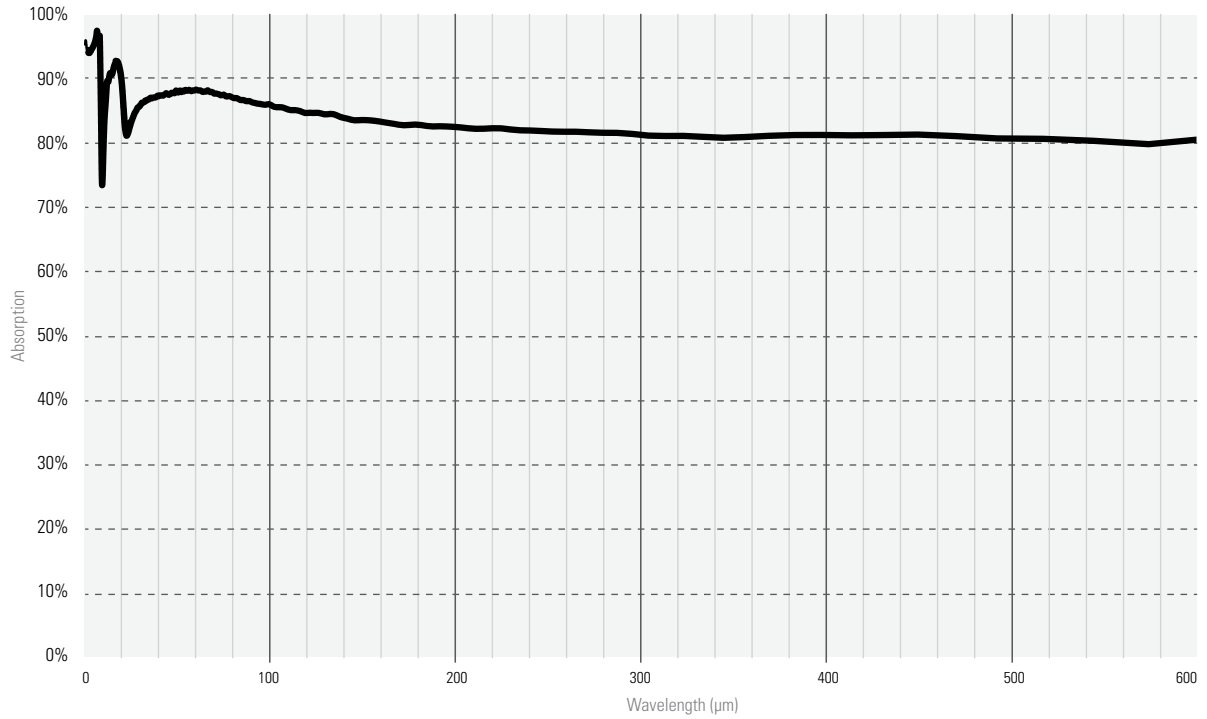

ABSORPTION CURVES

THZ12D-3S-VP

MONITORS

ENERGY DETECTORS

POWER DETECTORS

HIGH-POWER SOLUTIONS

PHOTO DETECTORS

THZ DETECTORS